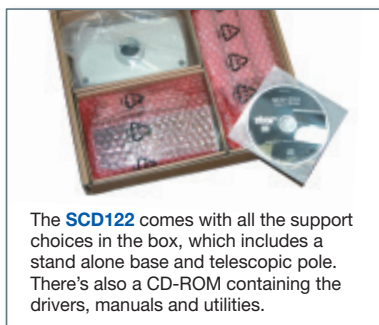

SCD122

The **SCD122** comes with all the support choices in the box, which includes a stand alone base and telescopic pole. There's also a CD-ROM containing the drivers, manuals and utilities.

## SCD122 USB Powered Display

Fast easy-to-read 2 lines x 20 character display from ESC/POS™, and OPOS™ support.

- Supplied with a choice of support including stand alone base and telescopic pole
- High speed data transfer using USB 2.0 interface
- Clear, fast easy-to-read with wide viewing angle
- ESC/POS™ emulation (dip switch selectable)
- Cyrillic character support (multiple code pages)

## SCD400 Customer Display

For use with POS and ECR Systems. The Star SCD400 Display uses the same serial interface as the Star POS printer.

- Reliable and versatile 2 lines x 20 character customer display
- Large, clear, easy-to-read characters
- Wide viewing angle
- Single interface for display and printer
- New Charcoal Grey and Star White versions available