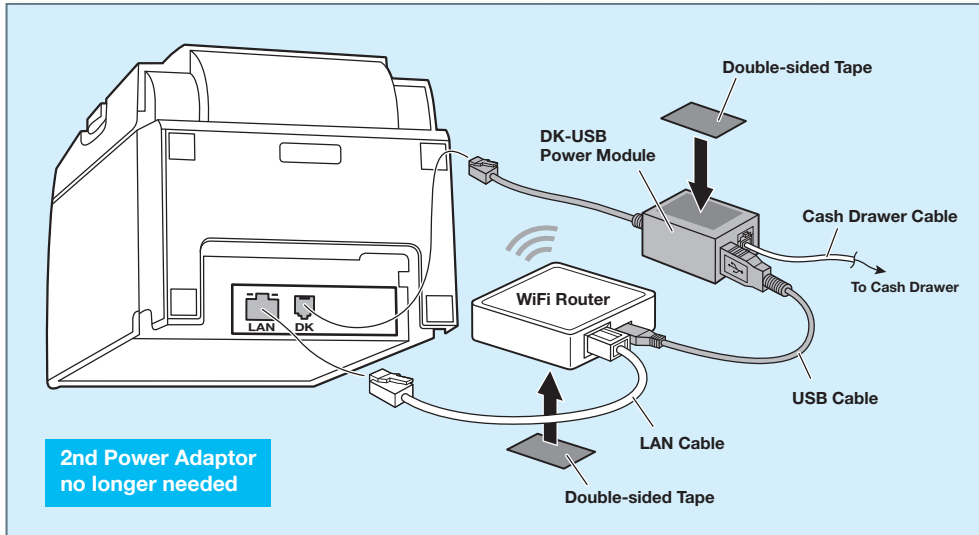

1. The Star WiFi Power Pack includes:
2. 150 Mbps TP-Link Wireless N Nano Router – supporting AP (default), Client, Router, Repeater and Bridge modes
   - DK-USB printer link – powers the TP-Link connecting to the Cash Drawer DK connector with “pass-through” capability for full cash drawer functionality including status